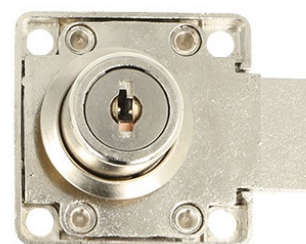

PRODUCT SHEET

Description:

Rim Lock 850, $\varnothing 16,5 \times 22$ mm, Left Hand, NPL, HCK SISO

Item number:

14.00.011-0

Units	Box	Carton	HS Code	Barcode
Pcs.	12	240	8301300000	
5704866439060				

LEFT